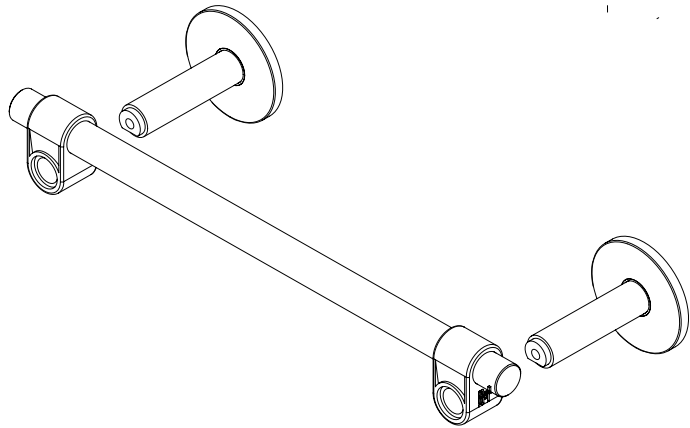

BUSTER+PUNCH
LONDON

TOWEL RAIL / CAST
SMALL / MEDIUM / LARGE

INSTALLATION MANUAL

BUSTERANDPUNCH.COM

1

2

3

4

5

6

SMALL - 250mm
MEDIUM - 550mm
LARGE - 850mm

DRILL EIGHT 2 MM PILOT HOLES

7

8

9

10

11

PLEASE ENSURE SCREW IS SECURELY TIGHTENED TO AVOID ROTATION

12