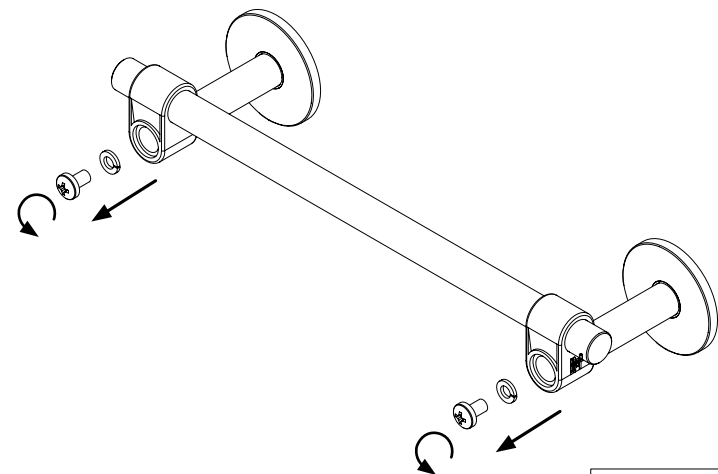

BUSTER+PUNCH
LONDON

TOWEL RAIL / CAST
SMALL / MEDIUM / LARGE

INSTALLATION MANUAL

BUSTERANDPUNCH.COM

1

2

3

4

5

6

SMALL - 250mm
MEDIUM - 550mm
LARGE - 850mm

DRILL EIGHT 2 MM PILOT HOLES

7

8

9

10

11

PLEASE ENSURE SCREW IS SECURELY TIGHTENED TO AVOID ROTATION

12