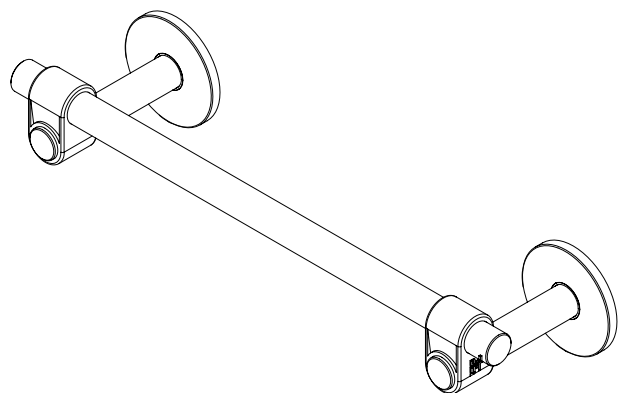

BUSTER+PUNCH
LONDON

TOWEL RAIL / CAST
SMALL / MEDIUM / LARGE

INSTALLATION MANUAL

BUSTERANDPUNCH.COM

1

2

3

4

5

6

SMALL - 250mm
MEDIUM - 550mm
LARGE - 850mm

DRILL EIGHT 2 MM PILOT HOLES

7

8

9

10