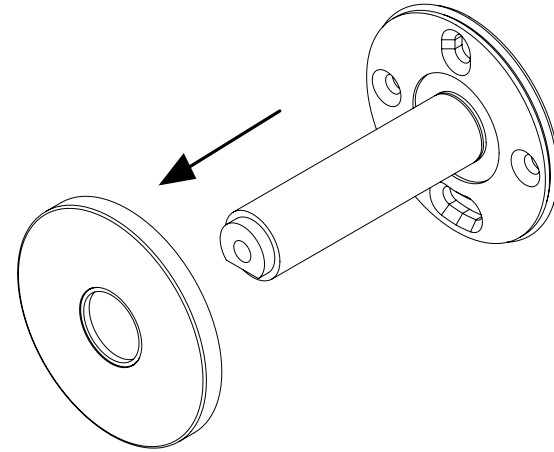

BUSTER+PUNCH
LONDON

TOWEL RAIL / CAST
SMALL / MEDIUM / LARGE

INSTALLATION MANUAL

BUSTERANDPUNCH.COM

1

2

3

4

5

6

SMALL - 250mm
MEDIUM - 550mm
LARGE - 850mm

DRILL EIGHT 2 MM PILOT HOLES

7

8

9

10