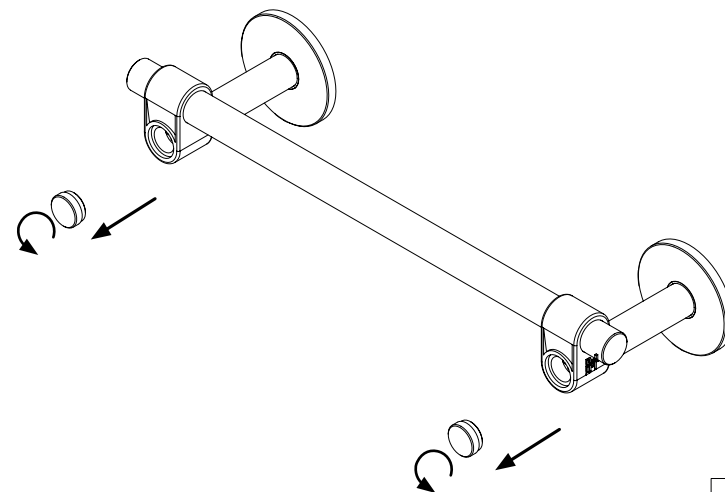

BUSTER+PUNCH
LONDON

TOWEL RAIL / CAST
SMALL / MEDIUM / LARGE

INSTALLATION MANUAL

BUSTERANDPUNCH.COM

1

2

3

4

5

6

SMALL - 250mm
MEDIUM - 550mm
LARGE - 850mm

DRILL EIGHT 2 MM PILOT HOLES

7

8

9

10

11

PLEASE ENSURE SCREW IS SECURELY TIGHTENED TO AVOID ROTATION

12