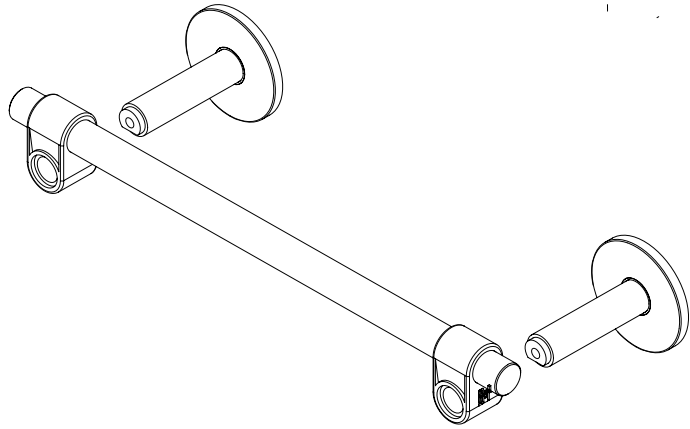

BUSTER+PUNCH
LONDON

TOWEL RAIL / CAST
SMALL / MEDIUM / LARGE

INSTALLATION MANUAL

BUSTERANDPUNCH.COM

1

2

3

4

5

6

SMALL - 250mm
MEDIUM - 550mm
LARGE - 850mm

DRILL EIGHT 2 MM PILOT HOLES

7

8

9

10