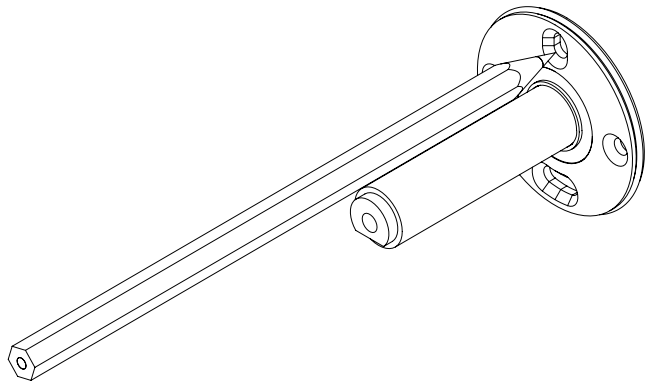

3

4

5

6

SMALL - 250mm
MEDIUM - 550mm
LARGE - 850mm

DRILL EIGHT 2 MM PILOT HOLES